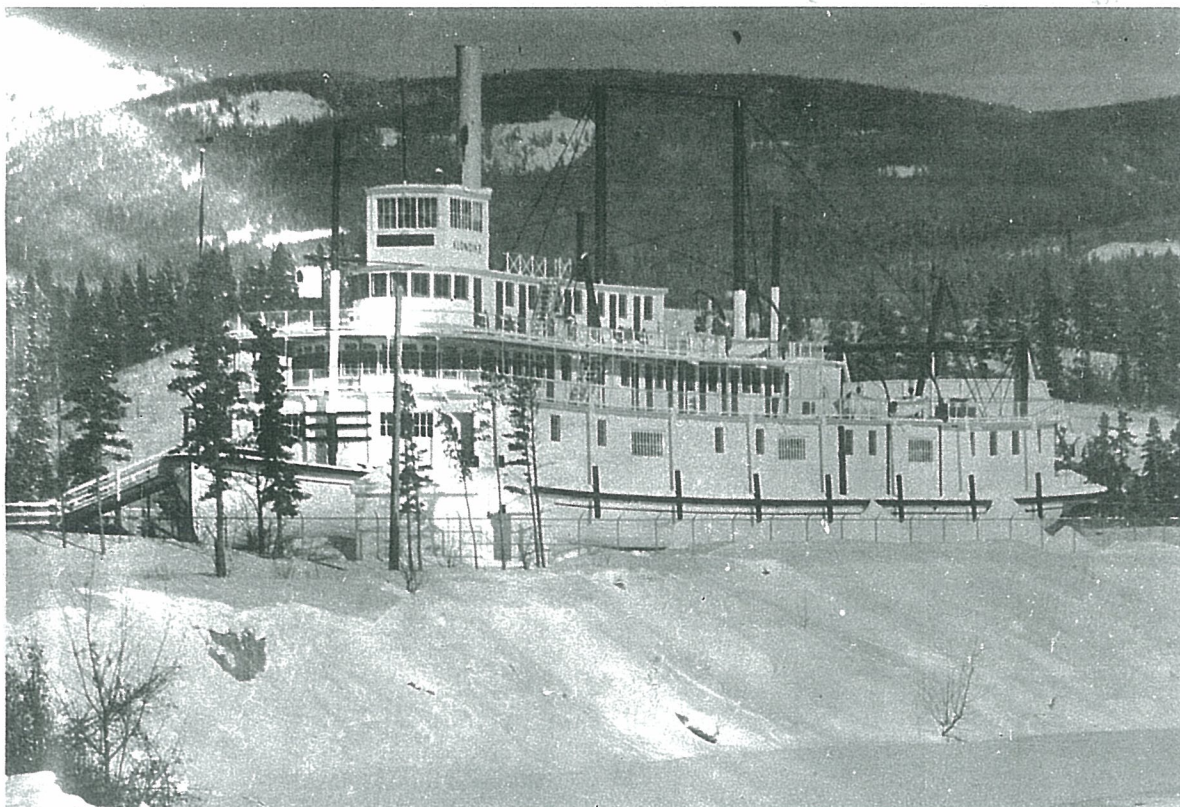

HIS EXCELLENCY, Roland Michener, Governor General of Canada will officially open the Arctic Winter Games in Whitehorse on March 6. The ceremony will take place on the deck of the paddle wheeler, the S.S. Klondike which played

an important part in the transportation history of the Yukon. The vessel was restored as an historic site on the bank of the Yukon River.